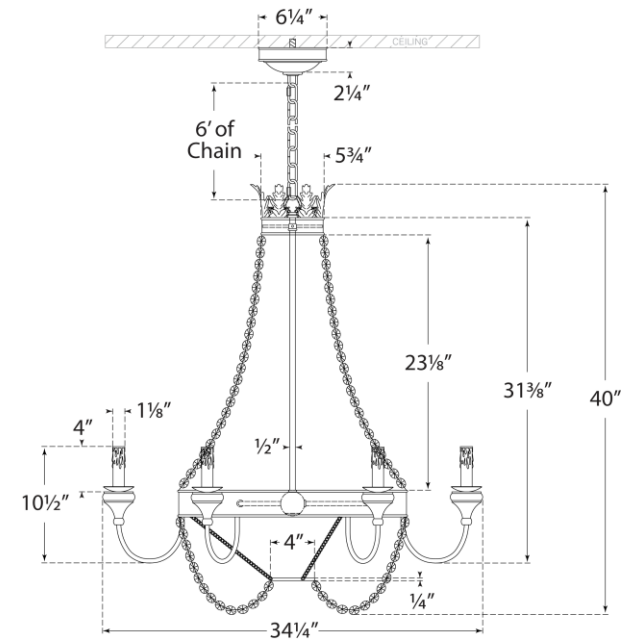

## Entellina Chandelier

Item # JN 5016VWG-CG

Designer: Julie Neill

Height: 40"

Width: 32.5"

Canopy: 6.25" Round

Finishes: VWG

Trim Options: CG

Socket: 6 - E12 Candelabra

Wattage: 6 - 40 B

Front View